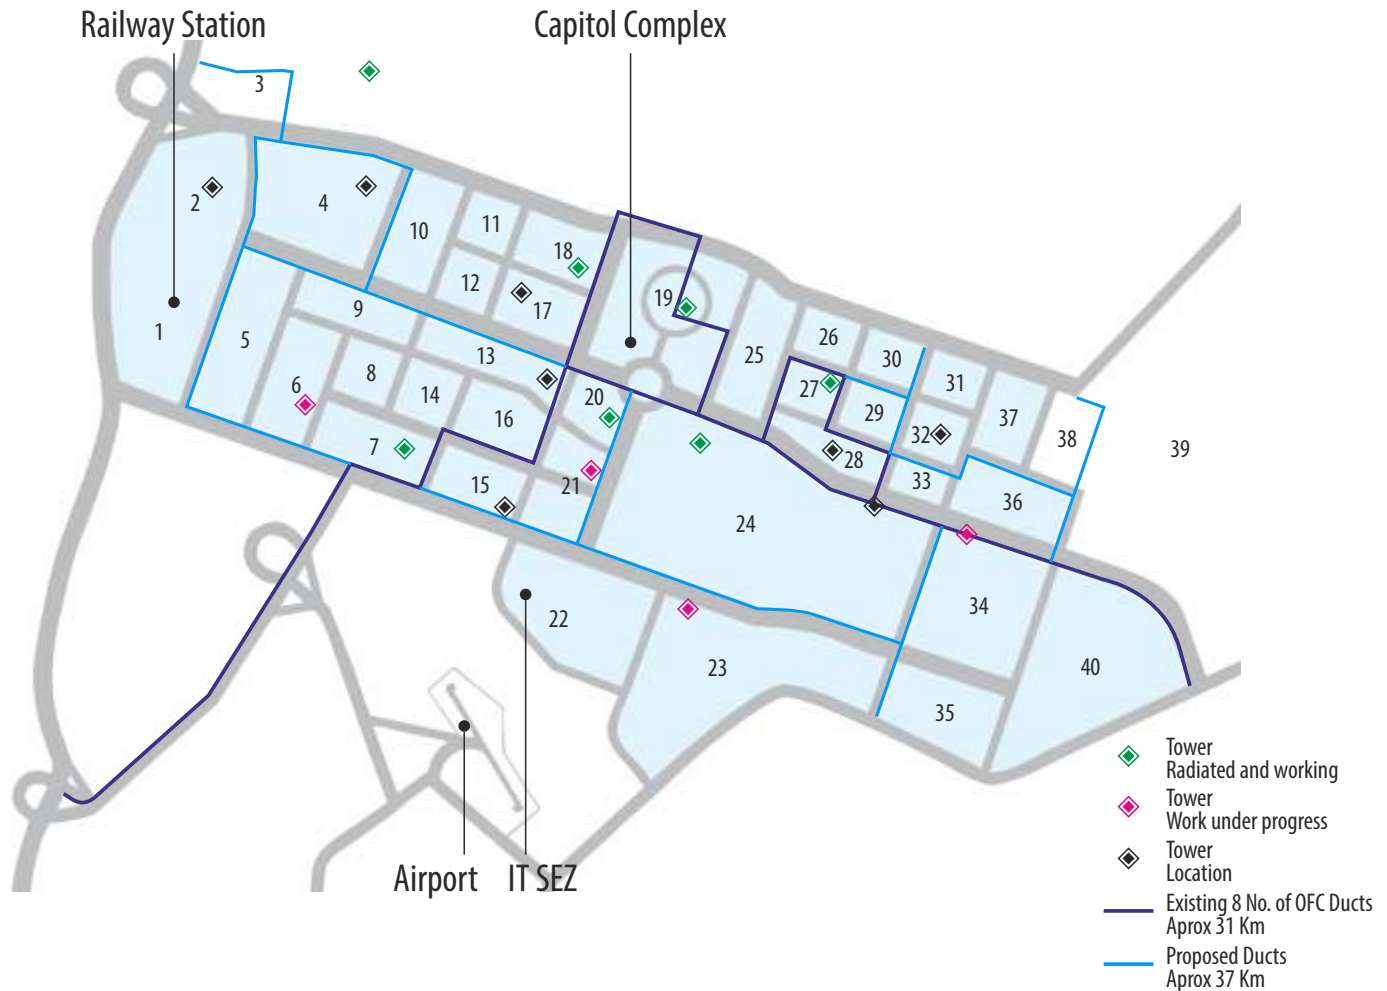

TELECOM INFRASTRUCTURE AVAILABLE FOR PRIVATE DEVELOPERS IN NAYA RAIPUR

BSNL tower location & ducting at Naya Raipur

Tariff for OFC Duct Rs. 45/running meter/annum/duct*.

Tariff for Tower and Sharing- Rs. 45,000/month*.

*Tariff under finalisation stage.

OFC Duct : 8 Ducts spare for private operators.

Work under progress 23, 21, 06 and 34.

Tower Radiated and working 27, 07, 18, 19, 03, 20, 24.

Contact

Mr. Yashwant Sheiledar, Executive Engineer (Electrical)